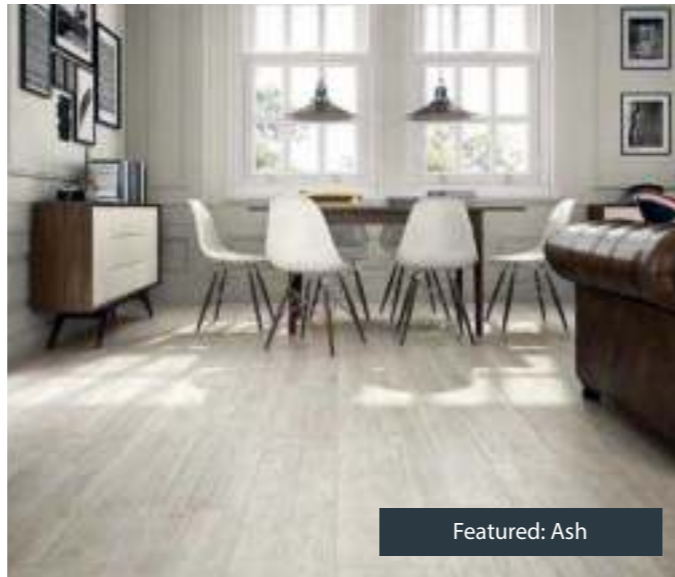

Featured: Oak

Featured: Ash

Featured: Maple

Featured: Elm

Featured: Cherry

Oak

**SKU1218**

- 1200 x 230 - Matt Finish - Glazed Porcelain - All rooms of the house & commercial use