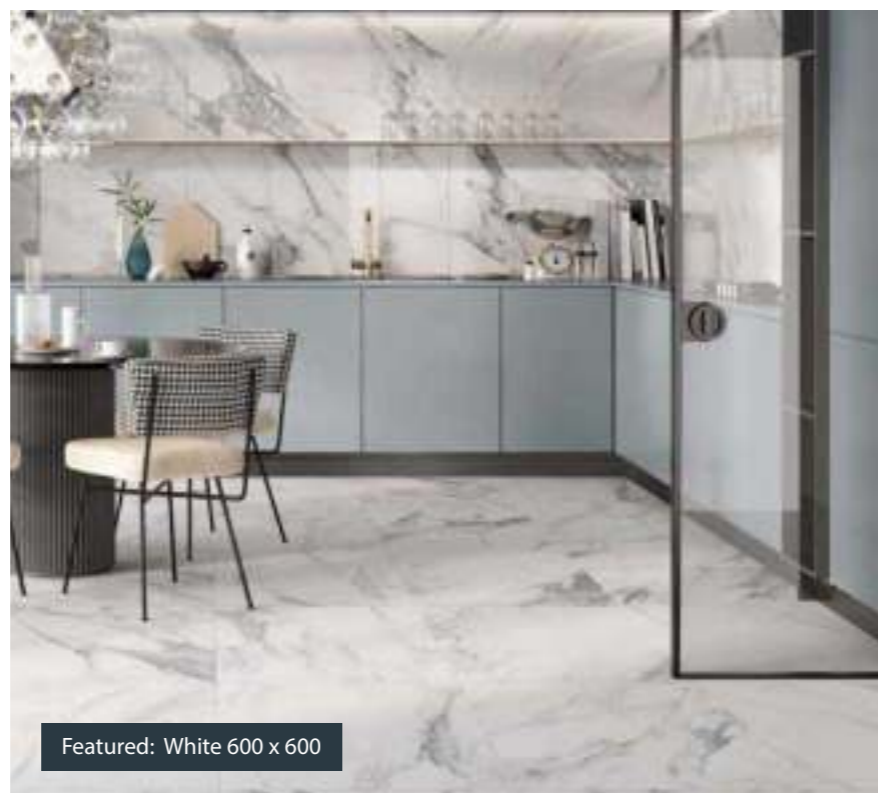

Bellagio Decor Mix

**SKU1329**

- 333 x 550 - Gloss Finish - Ceramic

Featured: Oxford Grey 1200 x 600

Featured: White 600 x 600

Featured: Emperor 1200 x 600

Oxford Grey

**SKU1093**  
- 1200 x 600 - Gloss Finish - Glazed Porcelain  
- All rooms of the house