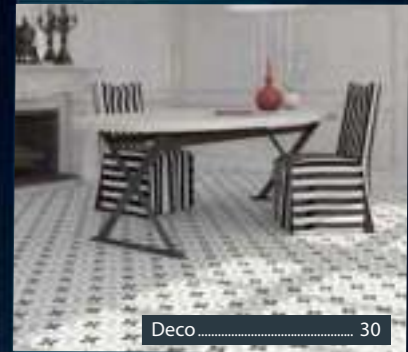

Anti-Slip Tiles

Looking for tiles tested for non-slip? (also see guide to Wall & Floor tiles page 1.)

Tile Range	Rating	Pg
Discovery	R9	38
Mirage	R9	82
Edge	R9	41
Tide	R9	104
Chrome Wood	R9	20
Weld	R9	112
FS Star	R9	48
Wiltshire	R9	114
Thicket	R10	106
Luna	R10	64
Mineral	R10	78
Houston	R10	60
Copse	R10	26
Barcelona	R11	8
Mirage	R11	82
Discovery	R11	38

TILE COLLECTION

Range	Page	Range	Page
Guide to Wall & Floor Tiles	1	Hexagon	59
Looking for a specific size	2	Houston	60 - 61
Contents	3	Jurassic	62
Quick Guide to White Wall Tiles	4 - 5	Luna	64 - 65
Amalfi	6	Marmo Bardiglio	66 - 69
Axis	7	Marmo Gold	70 - 71
Barcelona	8	Mayfair	72 - 73
Bliss	9	Metro Bevel	74 - 75
Bonnie	10	Metro Flat	76
Boulder	11	Metro Smooth	77
Calibrated Slate	12	Mineral	78 - 79
Castle	14 - 15	Mirage 20mm Patio Tiles	80 - 81
Chill	16 - 17	Mirage	82 - 83
Chroma	18 - 19	Mosaic	84 - 87
Chrome Wood	20 - 21	Neon	88
City	22	Octagon	89
Condo	23	Olde English	90
Copenhagen	24 - 25	Olympus	91
Copse	26 - 27	Orient Hexagon	92 - 93
Crackle Glaze	28 - 29	Plain Colours	94
Deco	30 - 31	Ranch	96 - 97
Deco Fiorella	32 - 33	Rhombus	98 - 99
Deco Fleur	34 - 35	Rustica	100 - 101
Delgado	36	3D Ridge	102
Dorset	37	Savoy	103
Discovery	38 - 40	Tide	104 - 105
Edge	41	Thicket	106 - 107
Essential	42 - 43	Timber	108
Fortune	44 - 45	Travertine	109
Frost	46	Wave	110
FS Star	48 - 49	Weld	112 - 113
Galapagos	50 - 51	Wiltshire	114
Georgian	52	Zest	116 - 117
Gleam	54 - 55	Zone	118 - 119
Grande	56 - 57	Luxury Vinyl Flooring	120 - 121
Graphic	58	Suppliers	122