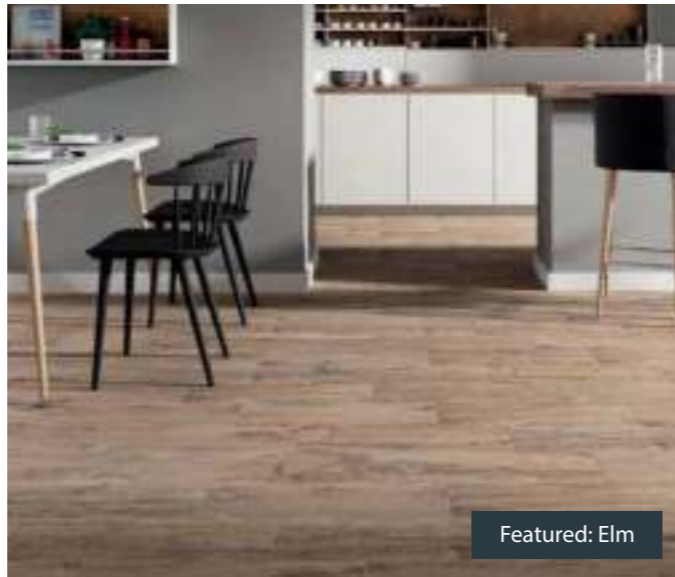

Featured: Oak

Featured: Ash

Featured: Maple

Featured: Elm

Featured: Cherry

Oak

**SKU1218**

- 1200 x 230 - Matt Finish - Glazed Porcelain - All rooms of the house & commercial use