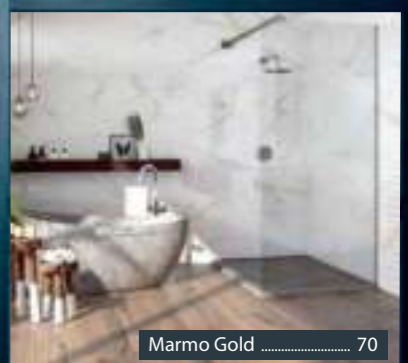

Metro Flat 76